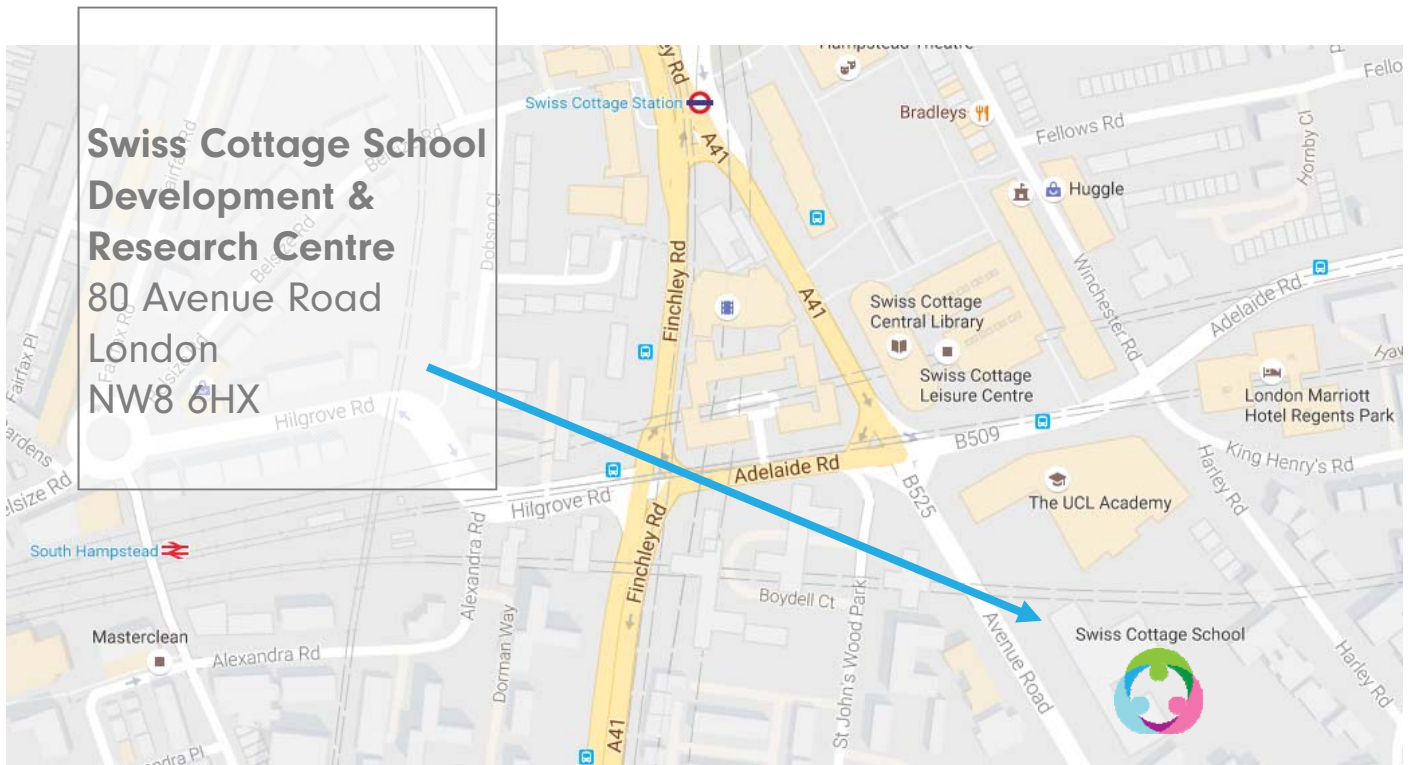

How to find us

We are next door to the new UCL Academy which is on the corner of Adelaide/Avenue Road

Nearest Underground Station: **Swiss Cottage** (Jubilee Line)
Exit One and turn **left** on to Avenue Road

Kings Cross St Pancras (via Finchley Road, Metropolitan Line) approx. 35 minutes
Euston Station (via Finchley Road, Metropolitan) approx. 30 minutes

Nearest Overground station: **South Hampstead**

Bus Service: 13, 31, 46, 82, 113, 187, 268, 603, C11, N13, N28, N31, N38, N113